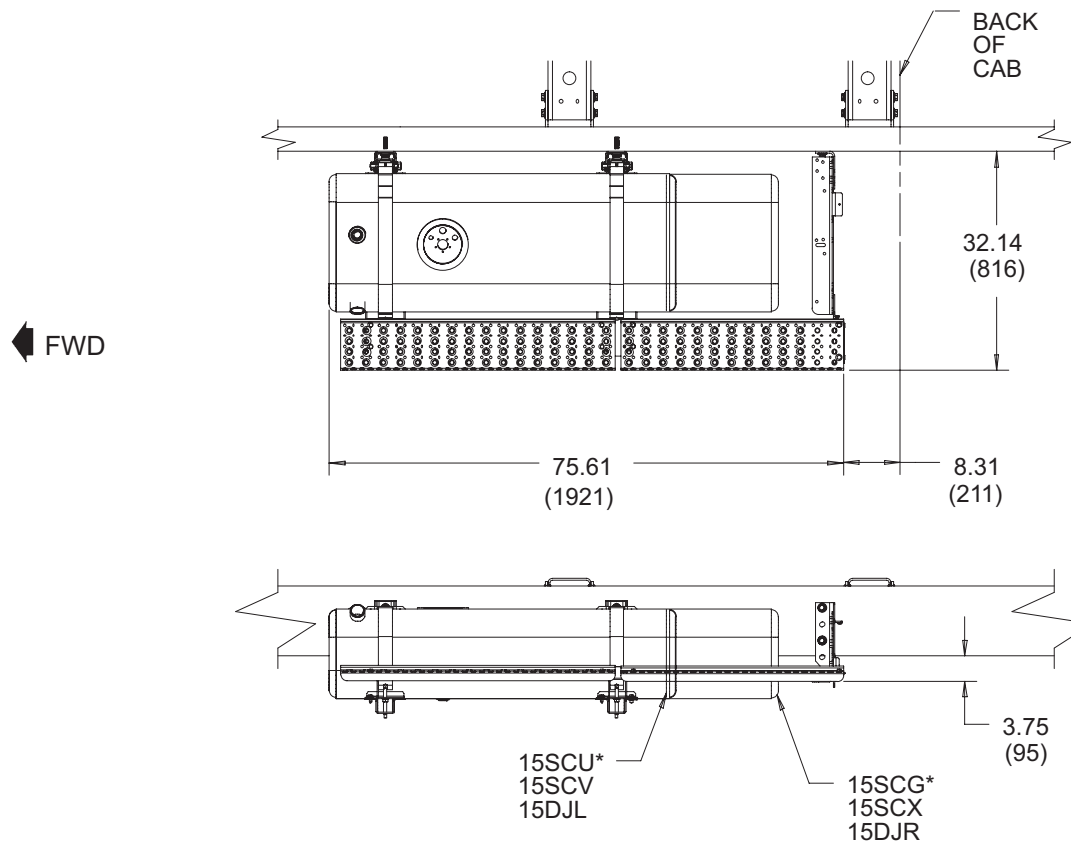

MODELS 4x2 and LP

Under Cab Step Location With Crew Cab

Left Side Mount With One Step – With 50 and 65 Gallon Rectangular Fuel Tanks

* For fuel tank dimensions see fuel tank sections – left shown, right opposite