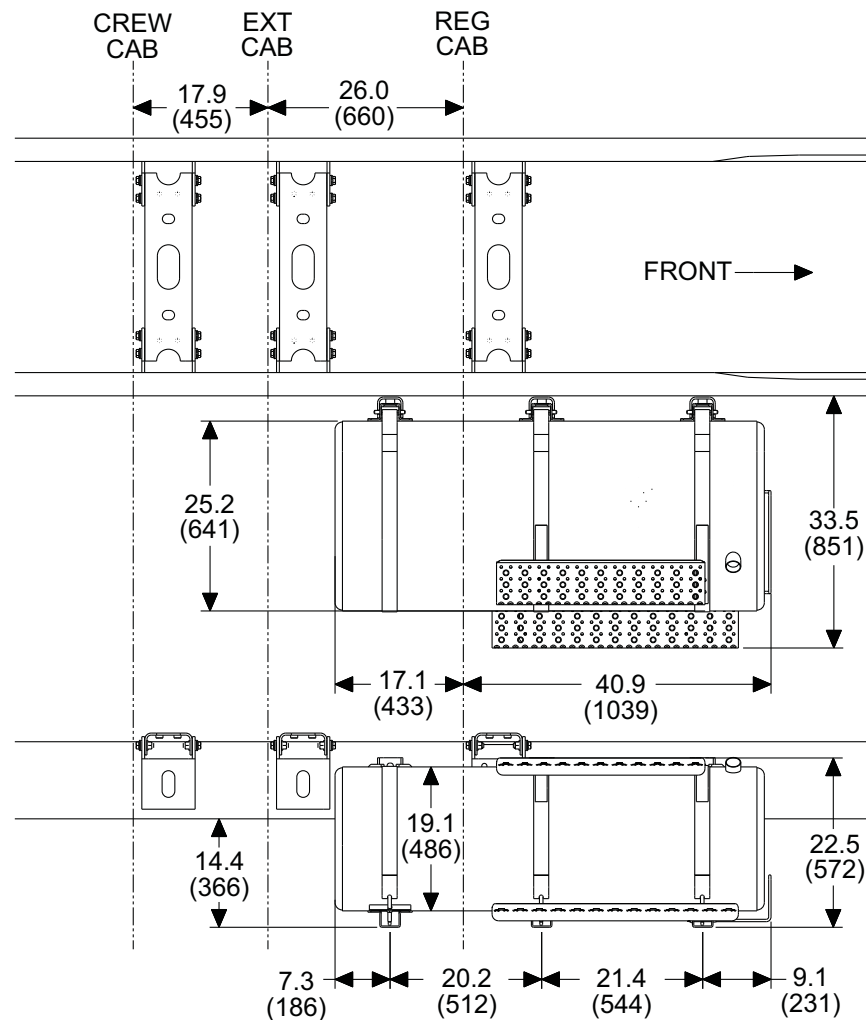

MODELS 4X2 AND 6X4

Fuel Tank Location

Code 15SGE – Single Right Side, Mounted Under Cab, 100 Gallon “D” Style

15SGE