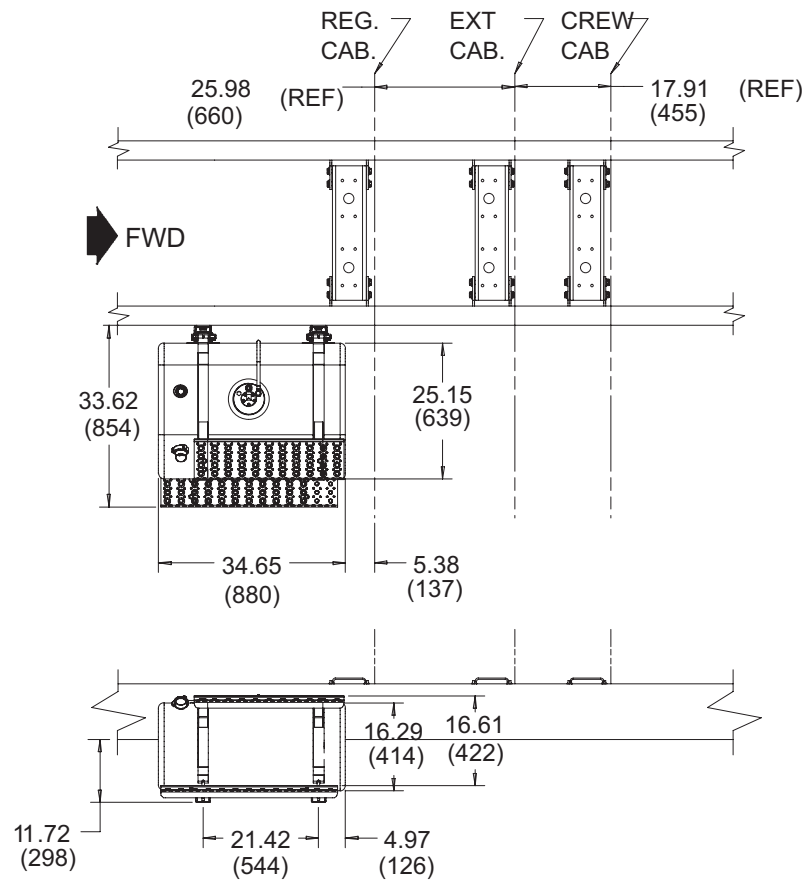

15SGD

MODELS 4X2 AND 6X4

Fuel Tank Location

Code 15SGE – Single Right Side, Mounted Under Cab, 100 Gallon “D” Style

15SGE

ALL MODELS

Fuel Tank Location

Code 15DMW – Dual Left and Right Side, Mounted Under Cab, 50 Gallon “D” Style