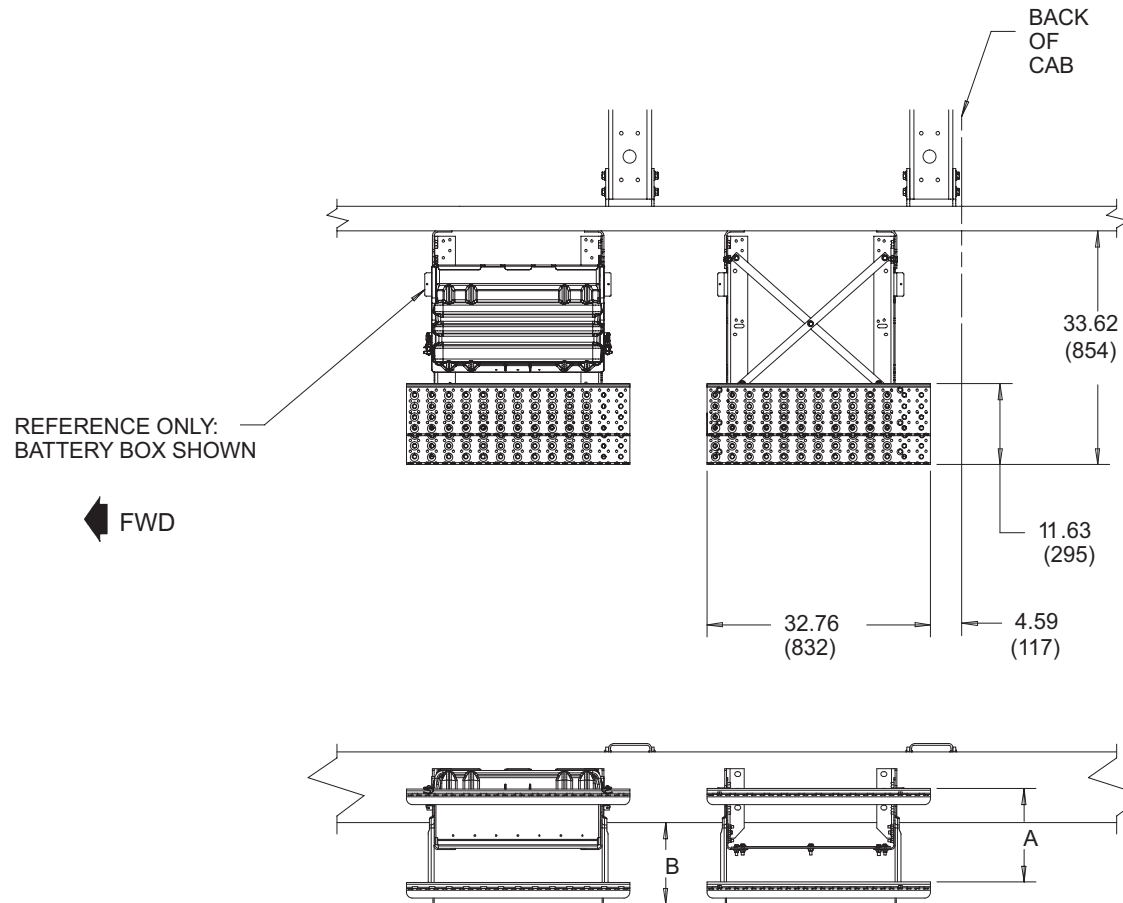

15_0024

MODELS 4x2 and LP

Under Cab Step Location With Crew Cab

Left Side Mount With One Step – With 50 and 65 Gallon Rectangular Fuel Tanks

* For fuel tank dimensions see fuel tank sections – left shown, right opposite

ALL MODELS

Under Cab Step Location With Crew Cab

Left Side Mount With Two Steps – With “D” Style Fuel Tanks

- A = 13.47 (342) with “D” Style 50 Gallon Fuel Tanks
16.17 (411) with “D” Style 70 Gallon Fuel Tanks
- B = 11.72 (298) with “D” Style 50 Gallon Fuel Tanks
14.42 (366) with “D” Style 70 Gallon Fuel Tanks