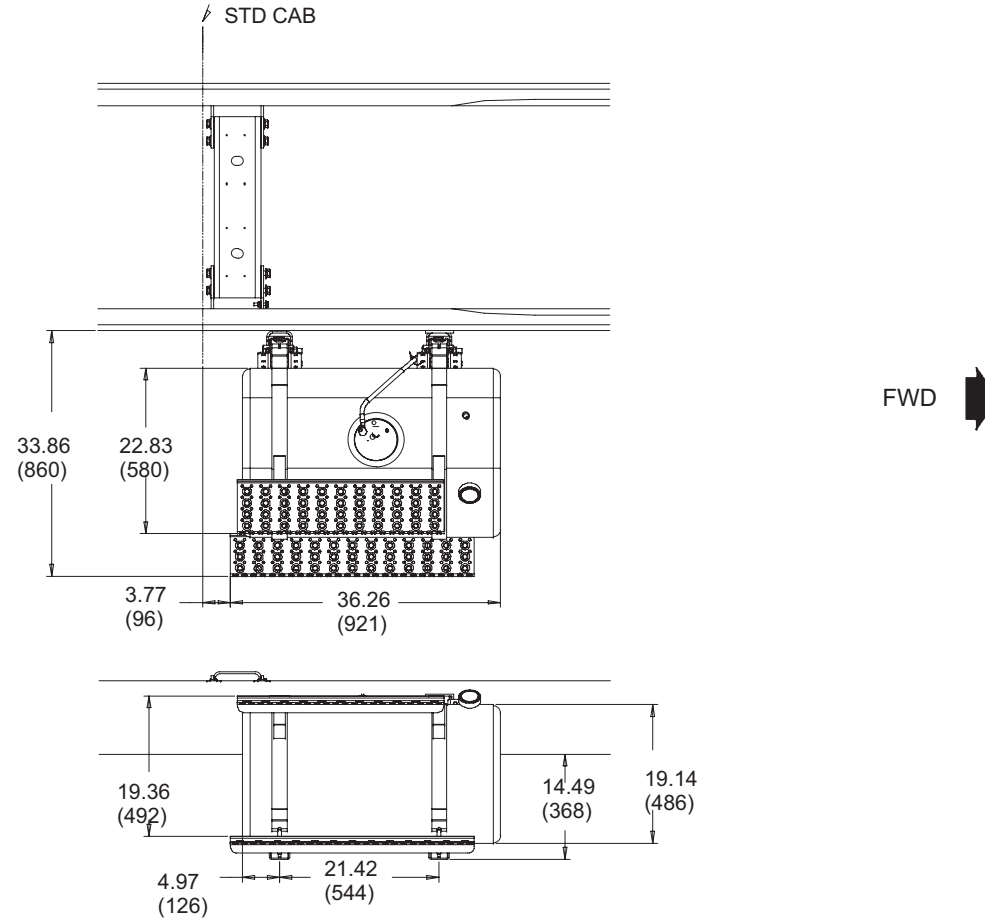

15_0009

DuraStar® SERIES

– 296 –

INTERNATIONAL®

MODELS 4x2, 6x4

Fuel Tank Location

Codes 15SNY, 15SNZ – Single Right Side, Mounted Under Cab, 50 Gallon “D” Style

15_0014

MODELS 4300 4x2, 4400 4x2, 4400 6x4

Fuel Tank Location

Coded 15SPB, 15SPC – Single Left Side, Mounted Under Cab, 50 Gallon “D” Style

15SPB_15SPC

MODELS 4300M7 4x2, 4300M7 LP, 4300, 4400 4x2, 4400 LP

Fuel Tank Location