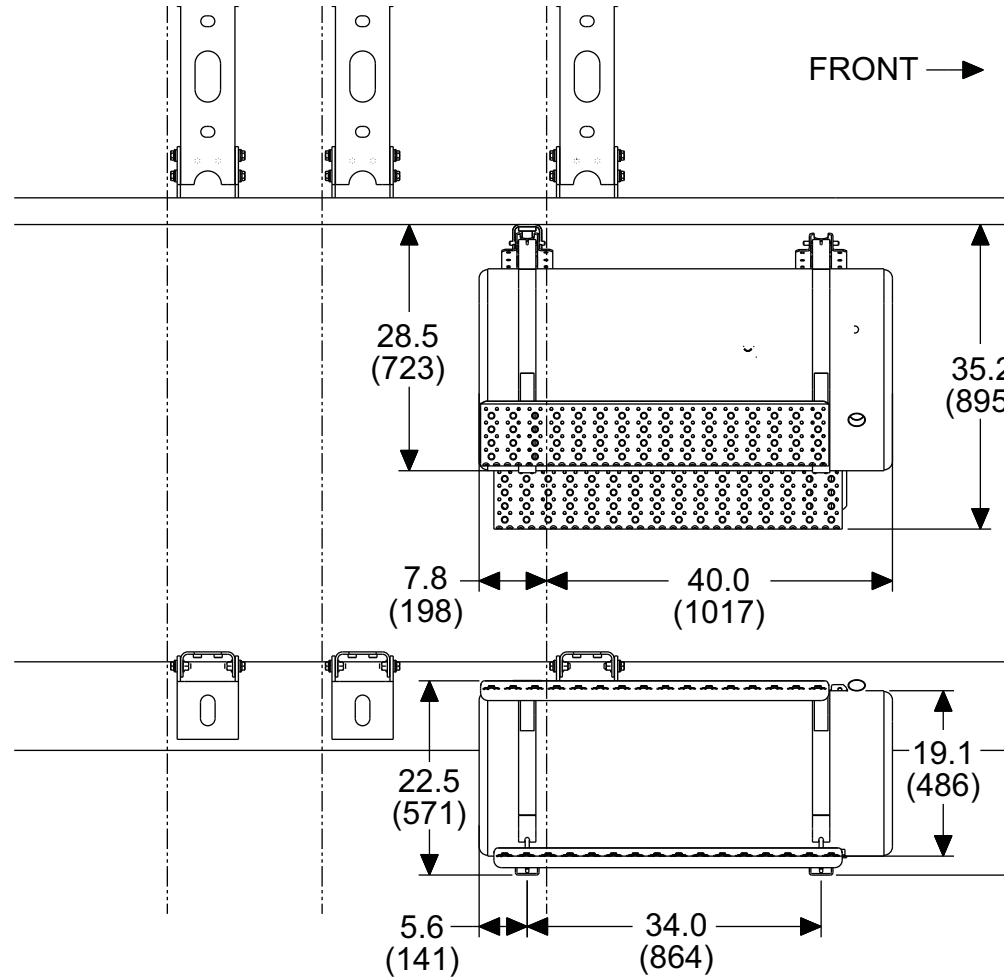

MODELS 4X2 AND 6X4

Fuel Tank Location

Code 15SRU – Single Right Side, Mounted Under Cab, 70 Gallon “D” Style