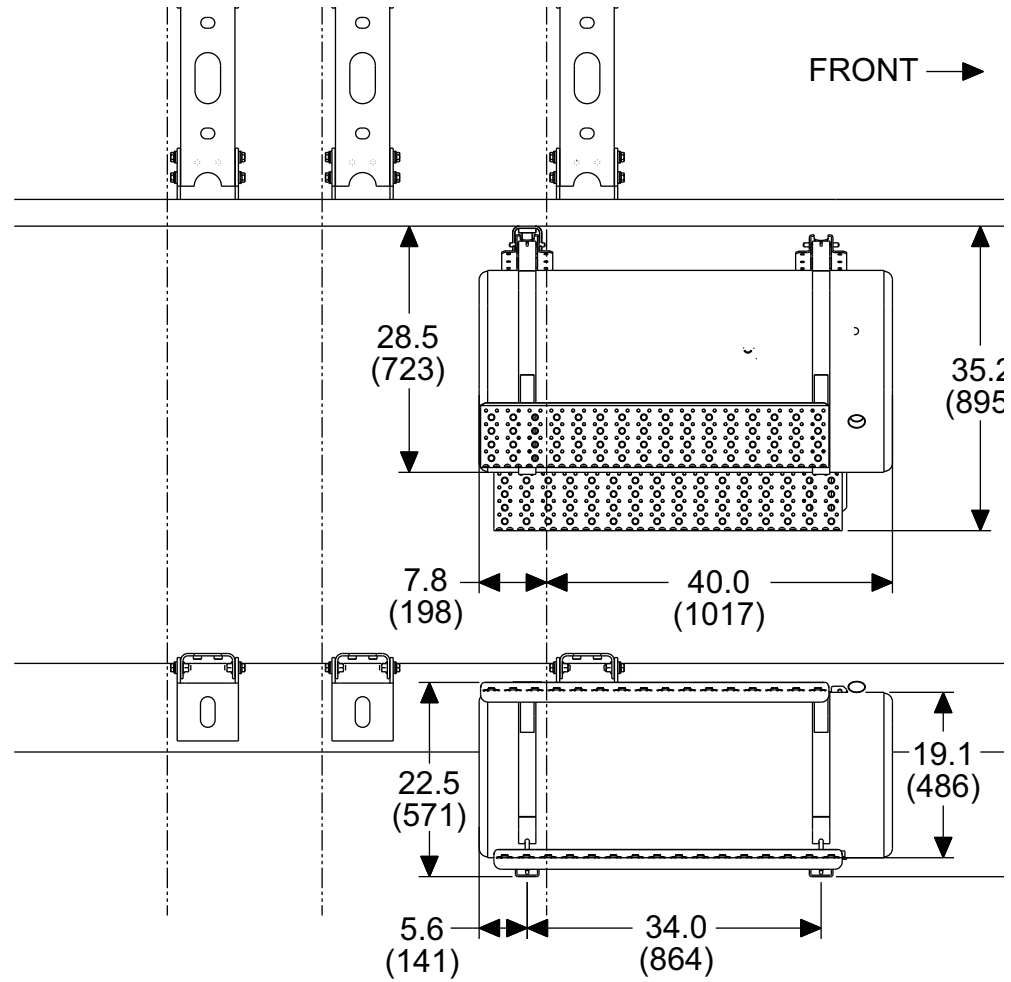

MODELS 4X2 AND 6X4

Fuel Tank Location

Code 15SMD – Single Left Side, Mounted Under Cab, 70 Gallon

15smd

MODELS 4300M7 4x2, 4300M7 LP, 4300, 4400

Fuel Tank Location

Code 15SGH – Single Right Side, Mounted Under Cab, 70 Gallon “D” Style