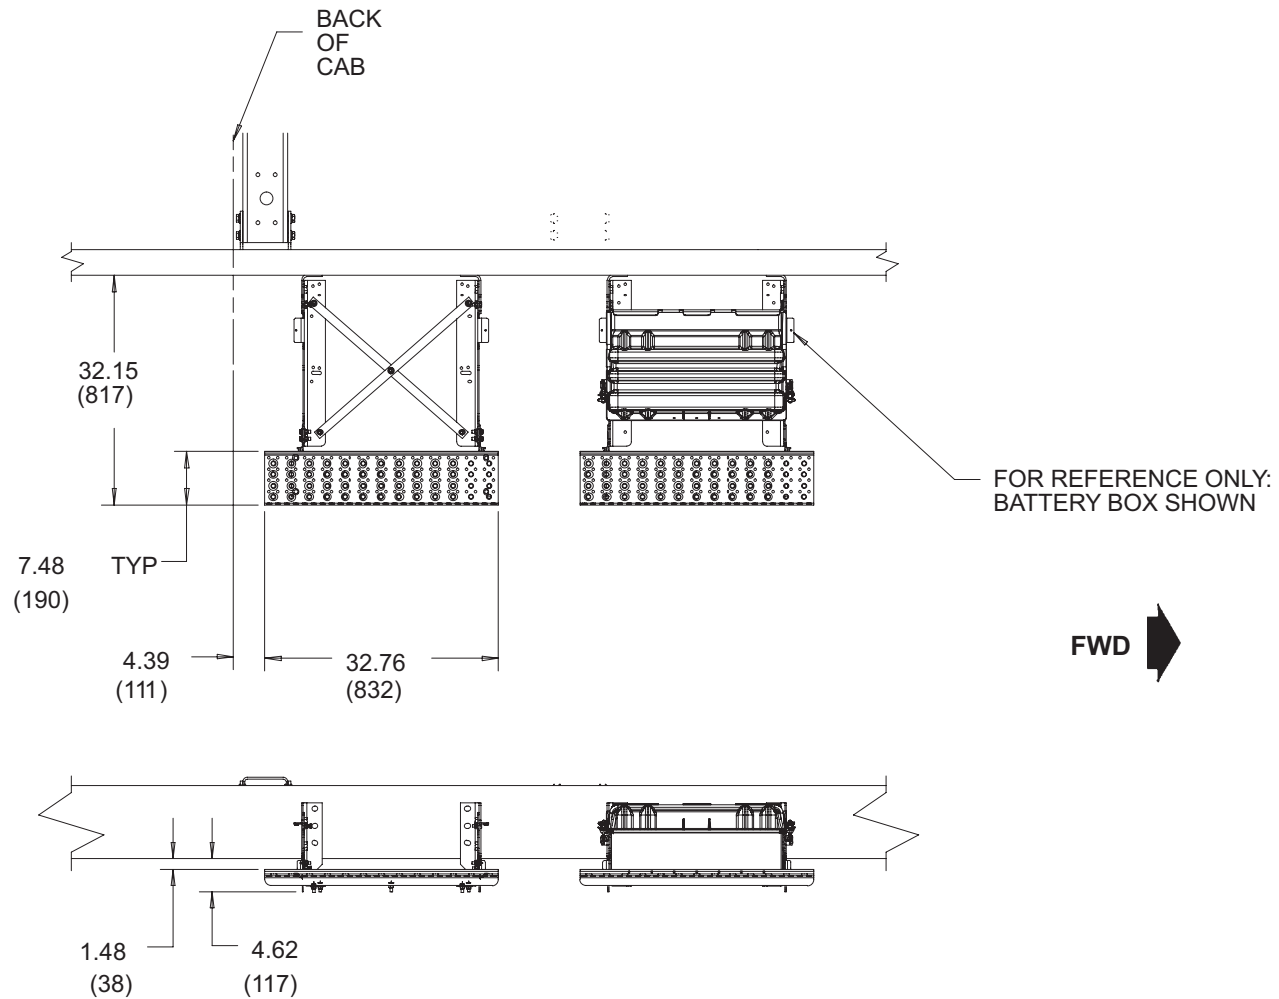

15_0021

15_0022

MODELS 4x2 and LP

Under Cab Step Location With Crew Cab

Code 516006 – Left Side Mount With One Step – With Rectangular Fuel Tanks

MODELS 4x2 and LP

Under Cab Step Location With Crew Cab

Right Side Mount With One Step – With Rectangular Fuel Tanks