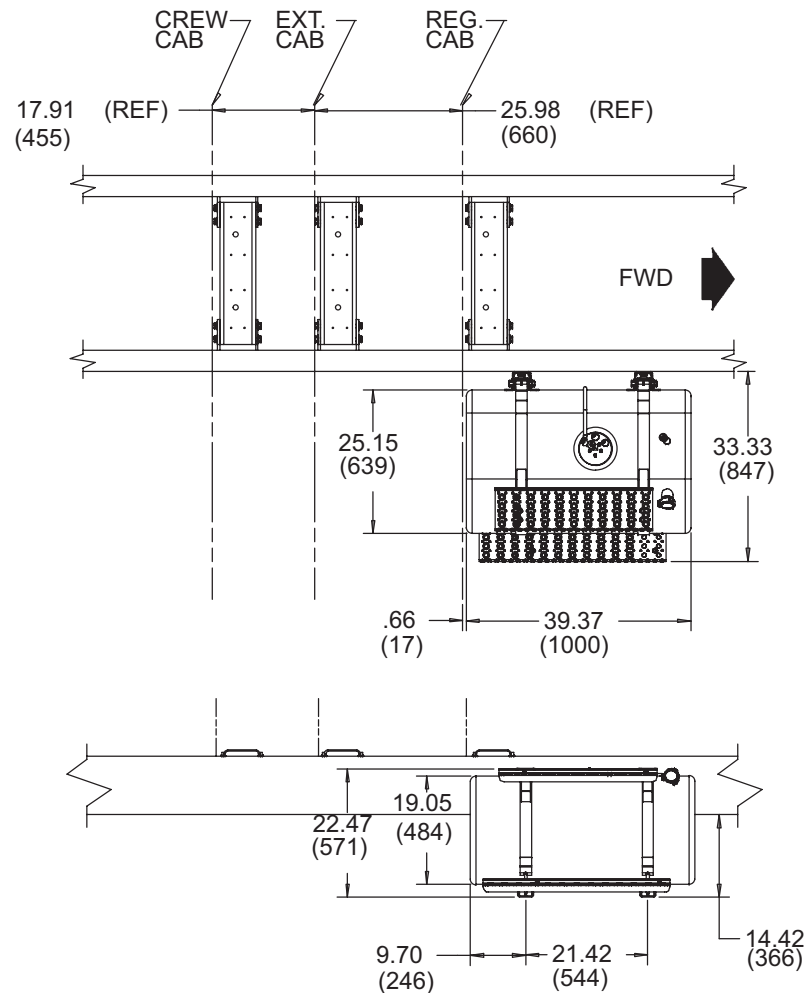

15_0017

15_0018

MODELS 4300M7 4x2 and LP, 4300, 4400

Fuel Tank Location

Code 15DMV – Dual Left and Right Side, Mounted Under Cab, 70 Gallon “D” Style

MODELS 4x2 and 6x4

Fuel Tank Location

Codes 15DUJ, 15DUK – Dual Left and Right Side, Mounted Under Cab 70 Gallon "D" Style Left Side, 50 Gallon "D" Style Right Side