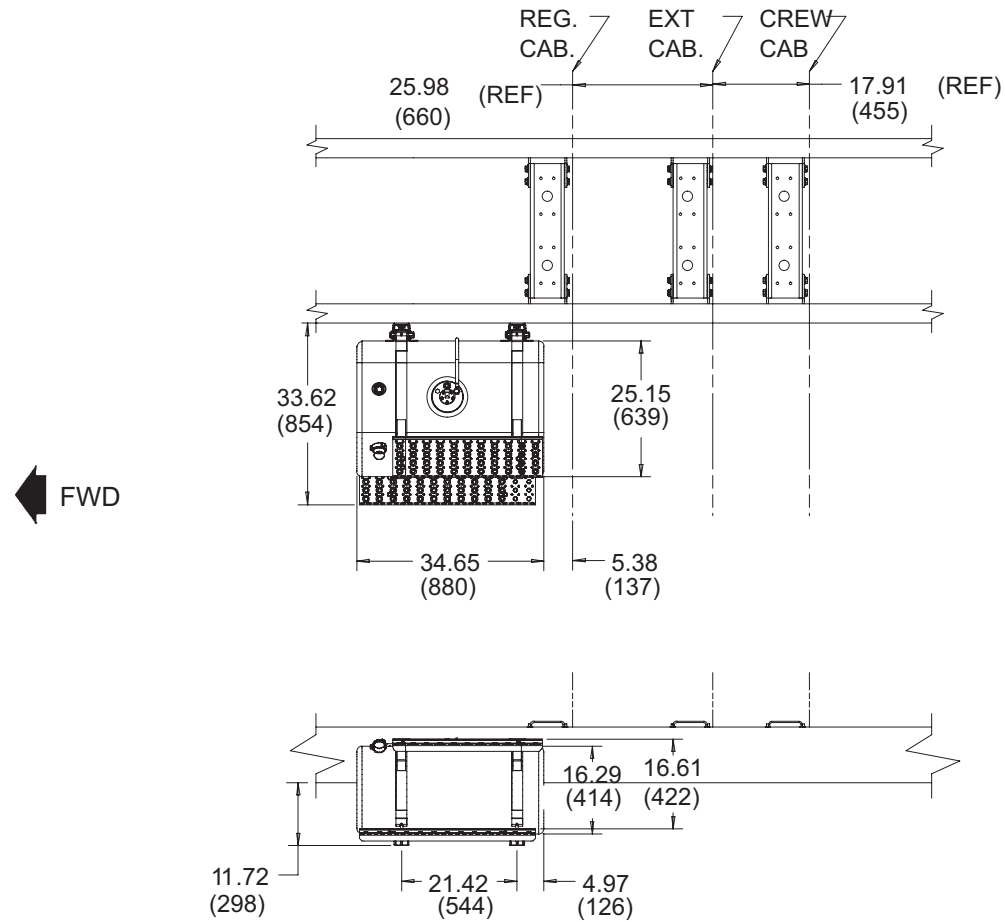

FUEL TANKS

MODELS 4300M7 4x2, 4300M7 LP, 4300, 4400

Fuel Tank Location

Code 15SGJ – Single Left Side, Mounted Under Cab, 50 Gallon “D” Style

ALL MODELS

Fuel Tank Location

Code 15SGK – Single Right Side, Mounted Under Cab, 50 Gallon “D” Style

15_0009

DuraStar® SERIES

– 296 –

INTERNATIONAL®

MODELS 4x2, 6x4

Fuel Tank Location

Codes 15SNY, 15SNZ – Single Right Side, Mounted Under Cab, 50 Gallon “D” Style

15_0014

MODELS 4300 4x2, 4400 4x2, 4400 6x4

Fuel Tank Location

Coded 15SPB, 15SPC – Single Left Side, Mounted Under Cab, 50 Gallon “D” Style

15SPB_15SPC

MODELS 4300M7 4x2, 4300M7 LP, 4300, 4400 4x2, 4400 LP

Fuel Tank Location

Code 15SSE – Single Right Side, Mounted Under Cab, 65 Gallon Rectangular

MODELS 4300M7 4x2, 4300M7 LP, 4300, 4400

Fuel Tank Location

Code 15SGG – Single Left Side, Mounted Under Cab, 70 Gallon “D” Style

15_0012