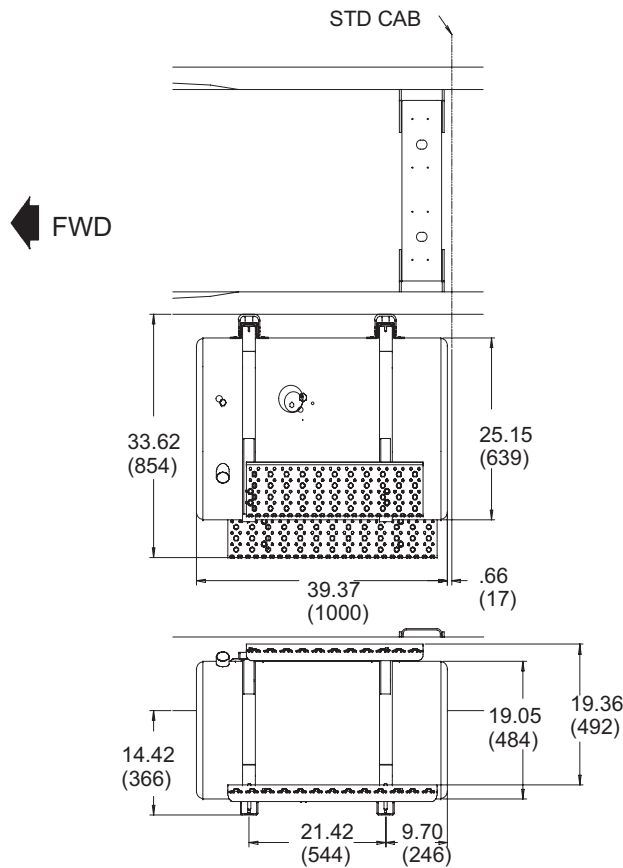

15_0017

15_0018

MODELS 4300M7 4x2 and LP, 4300, 4400

Fuel Tank Location

Code 15DMV – Dual Left and Right Side, Mounted Under Cab, 70 Gallon “D” Style

MODELS 4x2 and 6x4

Fuel Tank Location

Codes 15DUJ, 15DUK – Dual Left and Right Side, Mounted Under Cab 70 Gallon "D" Style Left Side, 50 Gallon "D" Style Right Side