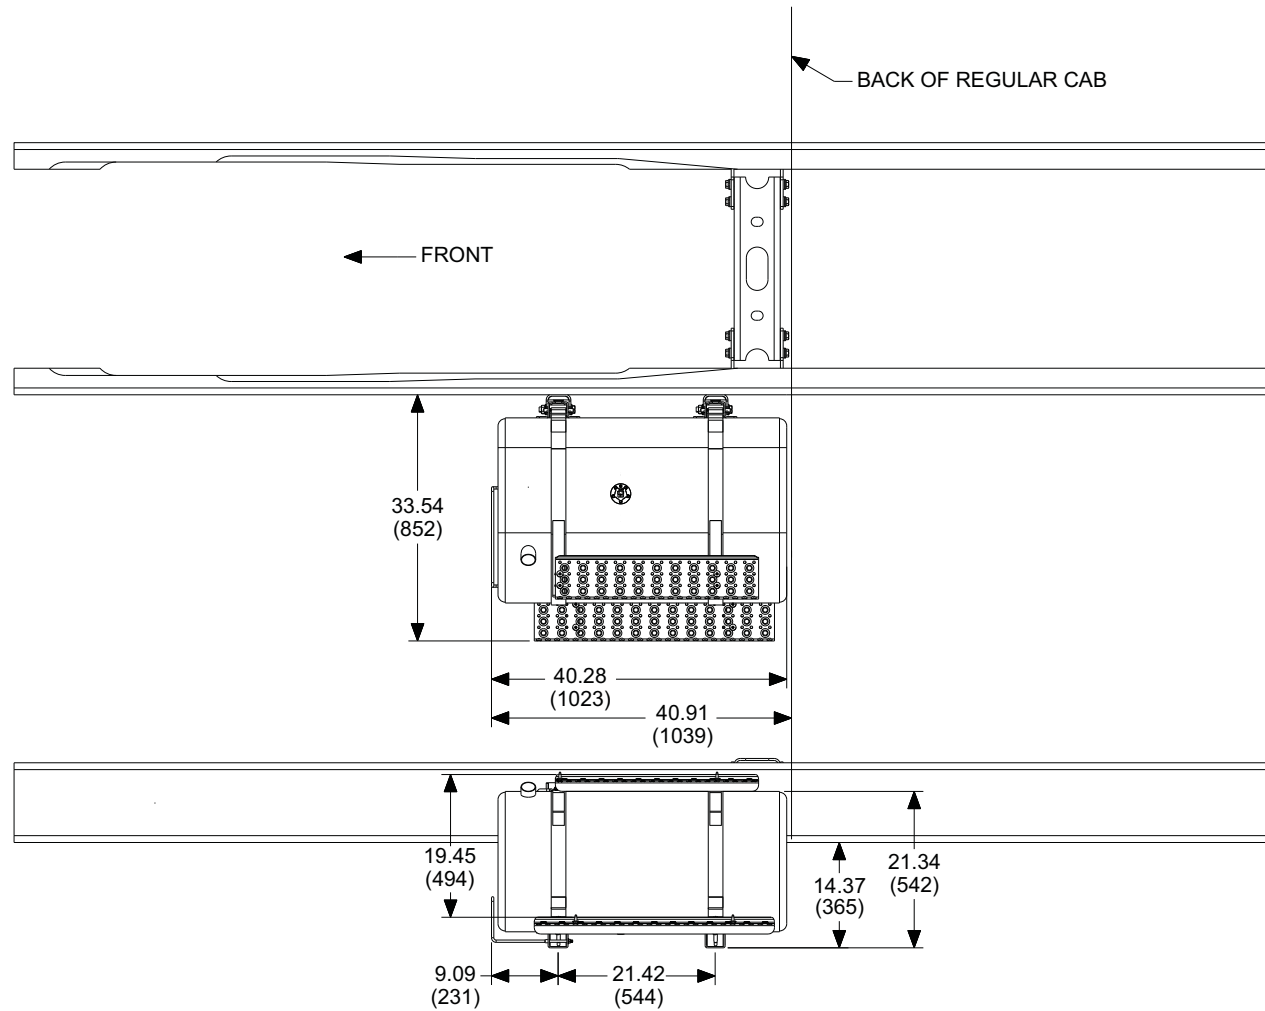

MODELS 4X2 AND 6X4

Fuel Tank Location

Code 15SMD – Single Left Side, Mounted Under Cab, 70 Gallon

15smd