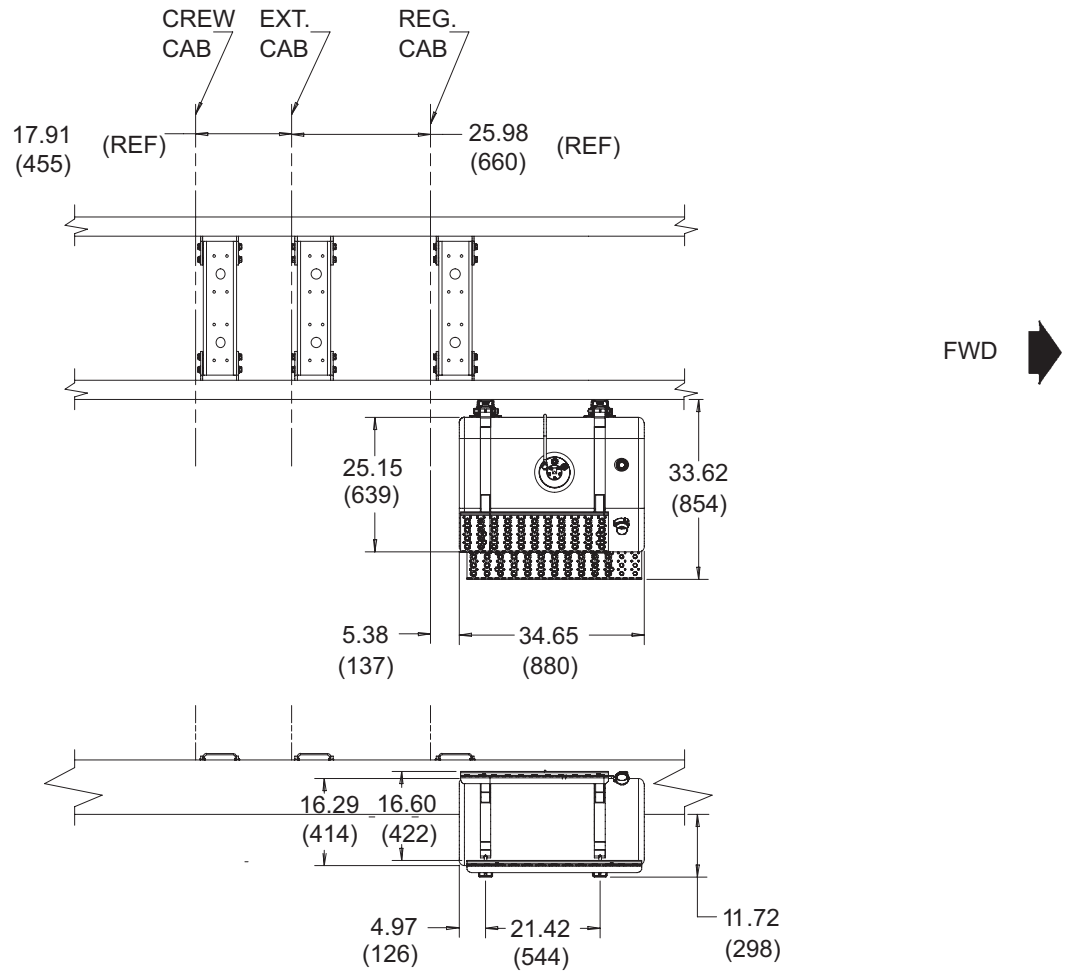

FUEL TANKS

MODELS 4300M7 4x2, 4300M7 LP, 4300, 4400

Fuel Tank Location

Code 15SGJ – Single Left Side, Mounted Under Cab, 50 Gallon “D” Style

ALL MODELS

Fuel Tank Location

Code 15SGK – Single Right Side, Mounted Under Cab, 50 Gallon “D” Style

15_0009

DuraStar® SERIES

– 296 –

INTERNATIONAL®

MODELS 4x2, 6x4

Fuel Tank Location

Codes 15SNY, 15SNZ – Single Right Side, Mounted Under Cab, 50 Gallon “D” Style

15_0014

MODELS 4300 4x2, 4400 4x2, 4400 6x4

Fuel Tank Location

Coded 15SPB, 15SPC – Single Left Side, Mounted Under Cab, 50 Gallon “D” Style

15SPB_15SPC

MODELS 4300M7 4x2, 4300M7 LP, 4300, 4400 4x2, 4400 LP

Fuel Tank Location

Code 15SSE – Single Right Side, Mounted Under Cab, 65 Gallon Rectangular

MODELS 4300M7 4x2, 4300M7 LP, 4300, 4400

Fuel Tank Location

Code 15SGG – Single Left Side, Mounted Under Cab, 70 Gallon “D” Style

15_0012