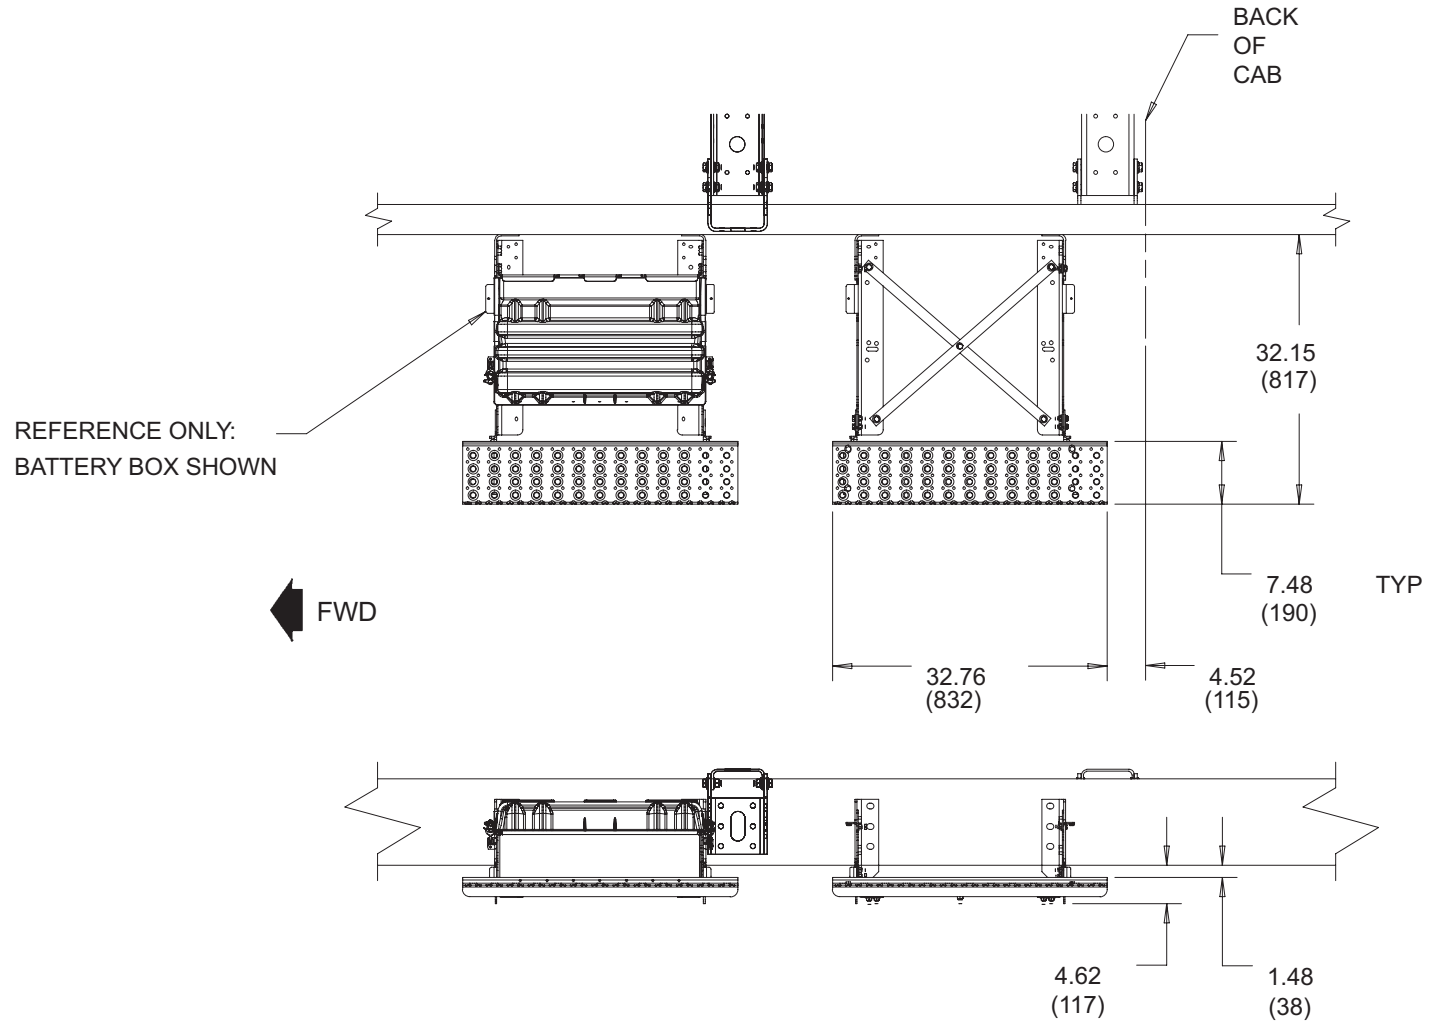

15_0021

15_0022

MODELS 4x2 and LP

Under Cab Step Location With Crew Cab

Code 516006 – Left Side Mount With One Step – With Rectangular Fuel Tanks

MODELS 4x2 and LP

Under Cab Step Location With Crew Cab

Right Side Mount With One Step – With Rectangular Fuel Tanks