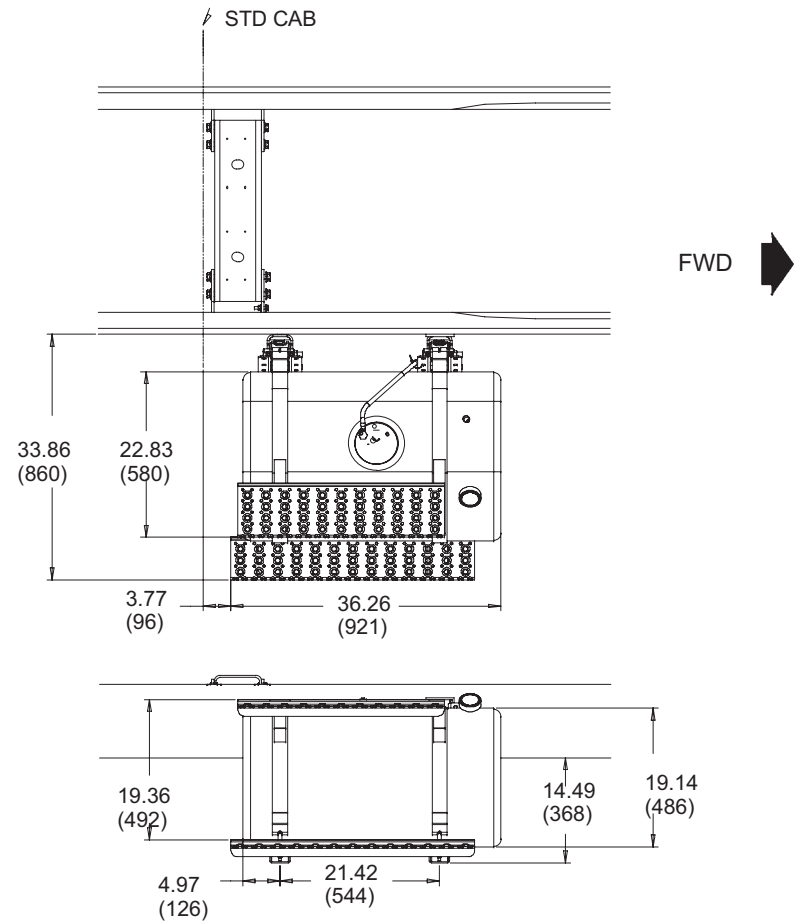

MODELS 4x2 and 6x4

Fuel Tank Location

Codes 15DUJ, 15DUK – Dual Left and Right Side, Mounted Under Cab 70 Gallon "D" Style Left Side, 50 Gallon "D" Style Right Side

15_0021

15_0022