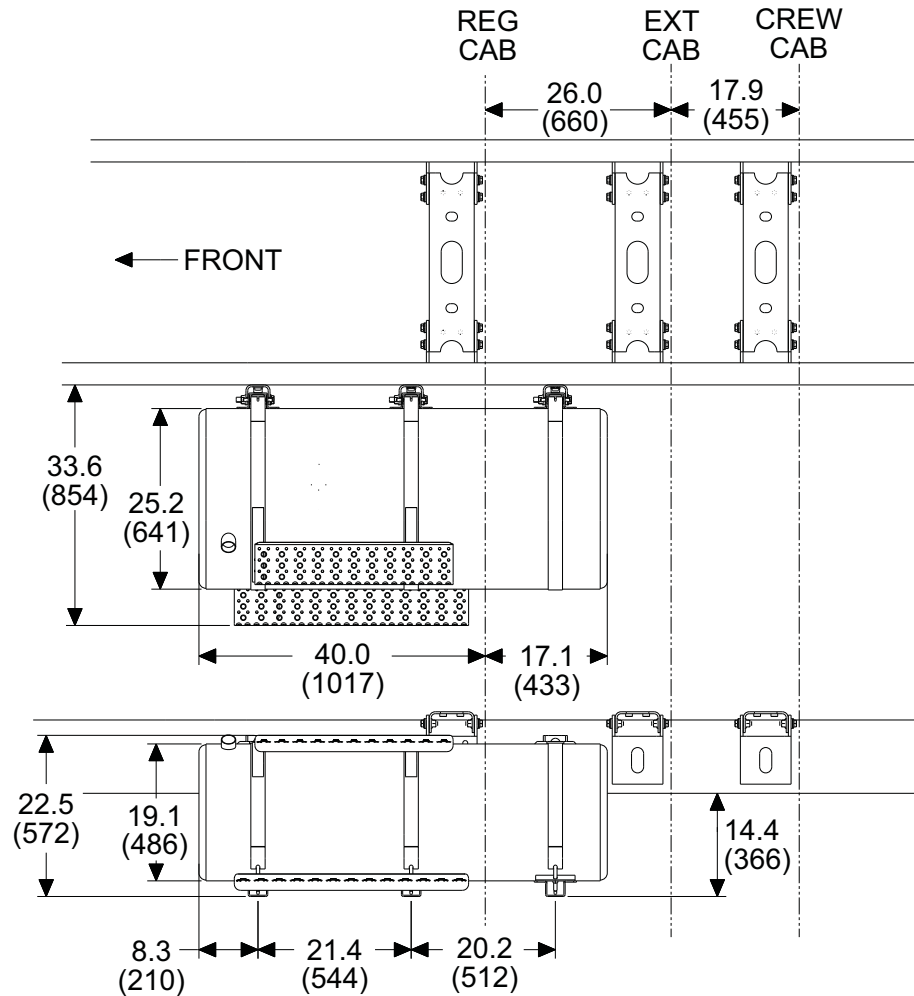

15_0013

MODELS 4X2 AND 6X4

Fuel Tank Location

Code 15SRU – Single Right Side, Mounted Under Cab, 70 Gallon “D” Style

MODELS 4X2 AND 6X4

Fuel Tank Location

Code 15SGD – Single Left Side, Mounted Under Cab, 100 Gallon “D” Style