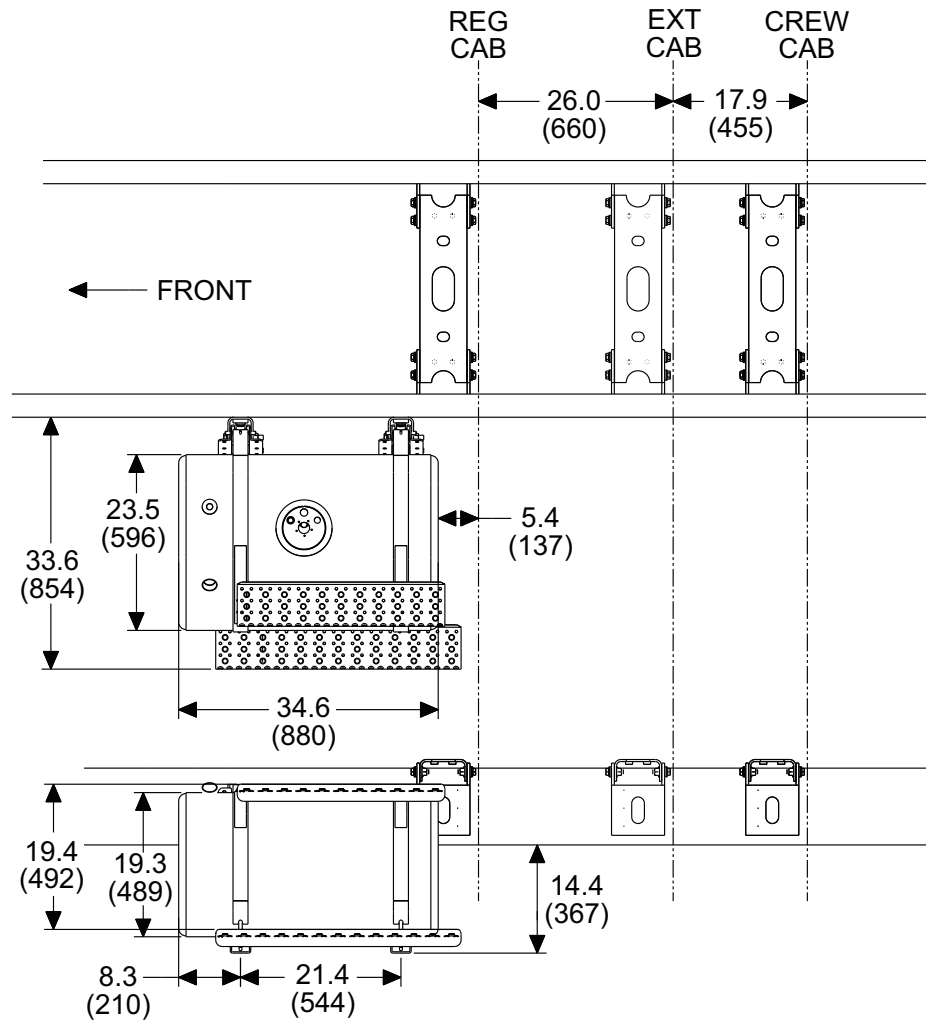

15_0009

DuraStar® SERIES

– 296 –

INTERNATIONAL®

MODELS 4x2, 6x4

Fuel Tank Location

Codes 15SNY, 15SNZ – Single Right Side, Mounted Under Cab, 50 Gallon “D” Style

15_0014

MODELS 4300 4x2, 4400 4x2, 4400 6x4

Fuel Tank Location

Coded 15SPB, 15SPC – Single Left Side, Mounted Under Cab, 50 Gallon “D” Style

15SPB_15SPC

MODELS 4300M7 4x2, 4300M7 LP, 4300, 4400 4x2, 4400 LP

Fuel Tank Location

Code 15SSE – Single Right Side, Mounted Under Cab, 65 Gallon Rectangular

MODELS 4300M7 4x2, 4300M7 LP, 4300, 4400

Fuel Tank Location

Code 15SGG – Single Left Side, Mounted Under Cab, 70 Gallon “D” Style

15_0012