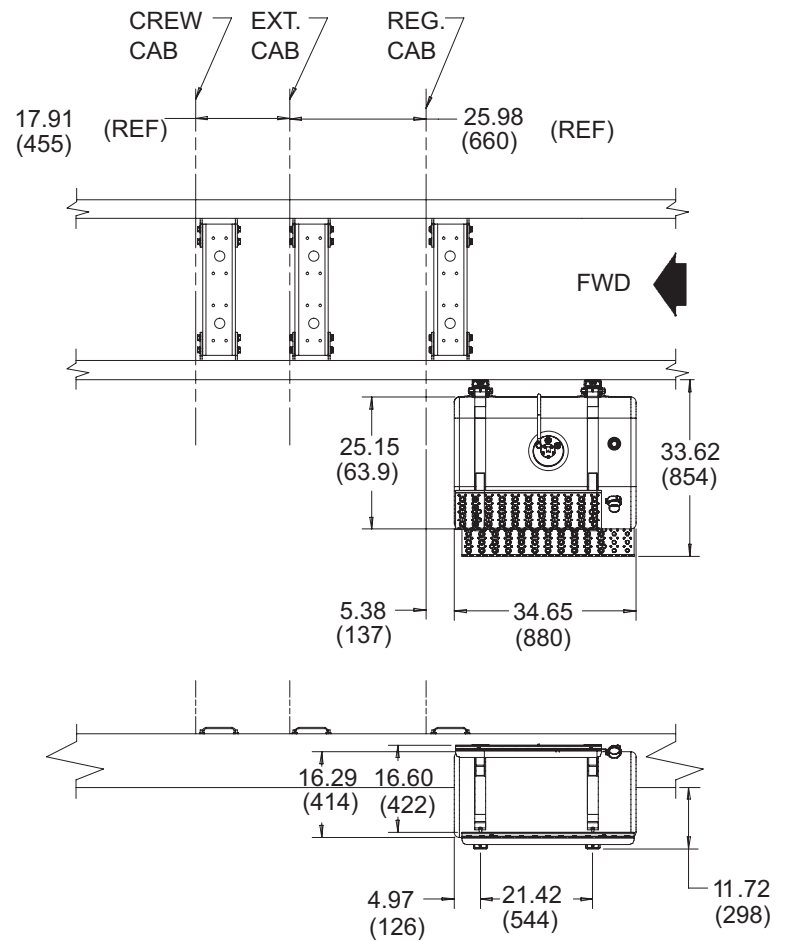

ALL MODELS

Fuel Tank Location

Code 15DMW – Dual Left and Right Side, Mounted Under Cab, 50 Gallon “D” Style

15_0017

15_0018