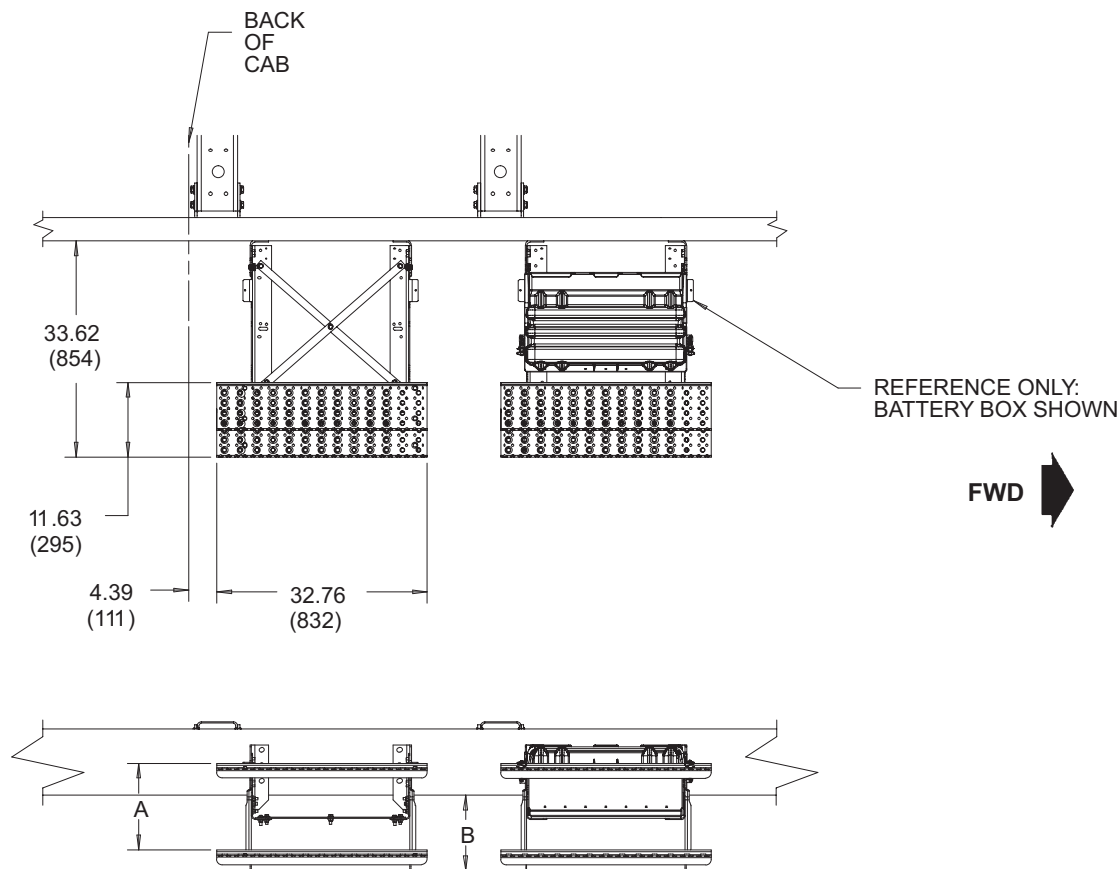

ALL MODELS

Under Cab Step Location With Crew Cab

Right Side Mount With Two Steps – With “D” Style Fuel Tanks

- A = 13.47 (342) with “D” Style 50 Gallon Fuel Tanks
  16.17 (411) with “D” Style 70 Gallon Fuel Tanks
- B = 11.72 (298) with “D” Style 50 Gallon Fuel Tanks
  14.42 (366) with “D” Style 70 Gallon Fuel Tanks