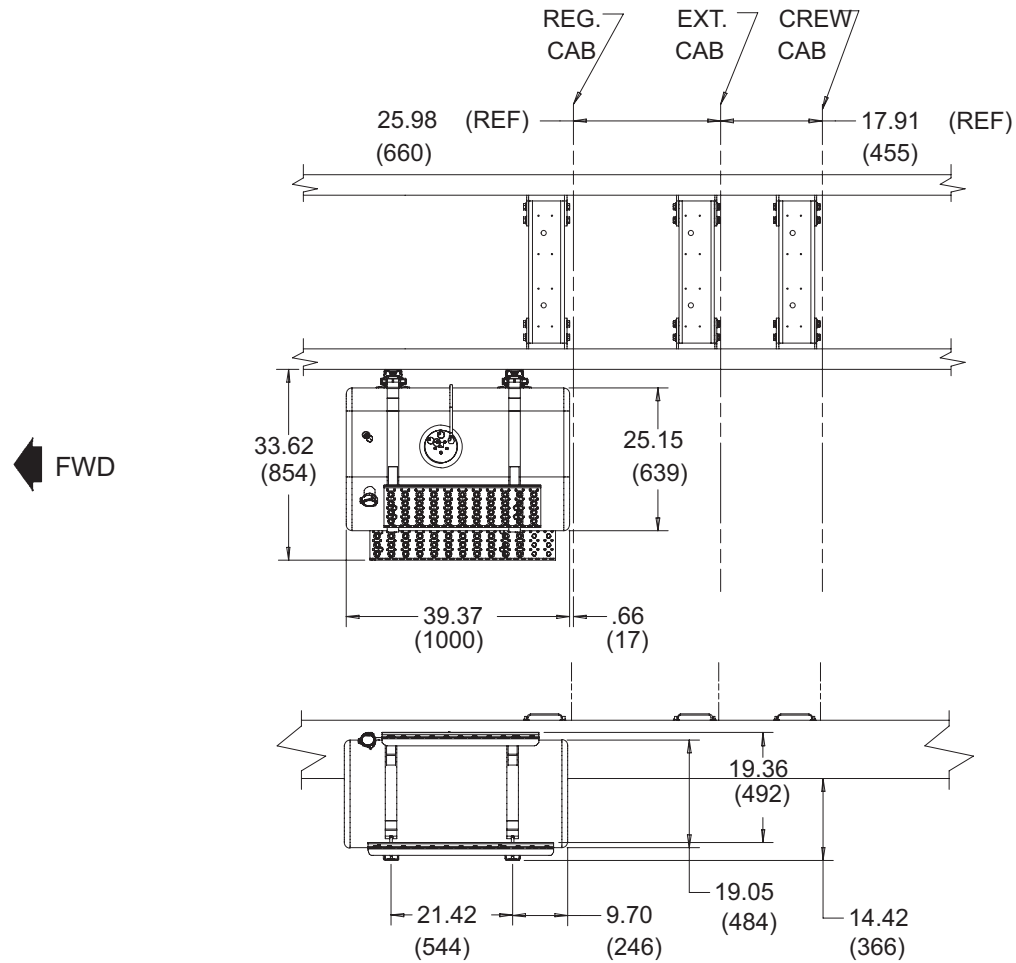

15_0009

DuraStar® SERIES

– 296 –

INTERNATIONAL®

MODELS 4x2, 6x4

Fuel Tank Location

Codes 15SNY, 15SNZ – Single Right Side, Mounted Under Cab, 50 Gallon “D” Style

15_0014

MODELS 4300 4x2, 4400 4x2, 4400 6x4

Fuel Tank Location

Coded 15SPB, 15SPC – Single Left Side, Mounted Under Cab, 50 Gallon “D” Style

15SPB_15SPC

MODELS 4300M7 4x2, 4300M7 LP, 4300, 4400 4x2, 4400 LP

Fuel Tank Location

Code 15SSE – Single Right Side, Mounted Under Cab, 65 Gallon Rectangular

MODELS 4300M7 4x2, 4300M7 LP, 4300, 4400

Fuel Tank Location

Code 15SGG – Single Left Side, Mounted Under Cab, 70 Gallon “D” Style

15_0012