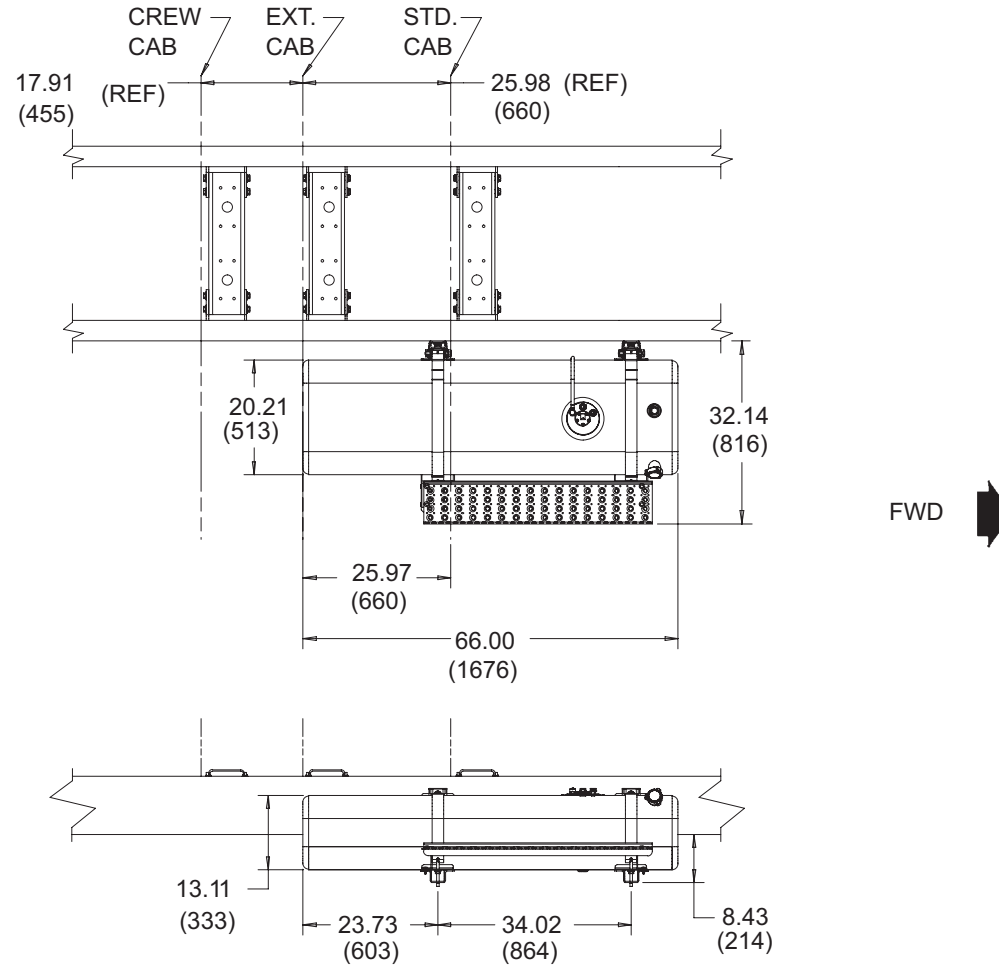

MODELS 4300M7 4x2, 4300M7 LP, 4300, 4400 4x2, 4400 LP

Fuel Tank Location

Code 15SSE – Single Right Side, Mounted Under Cab, 65 Gallon Rectangular