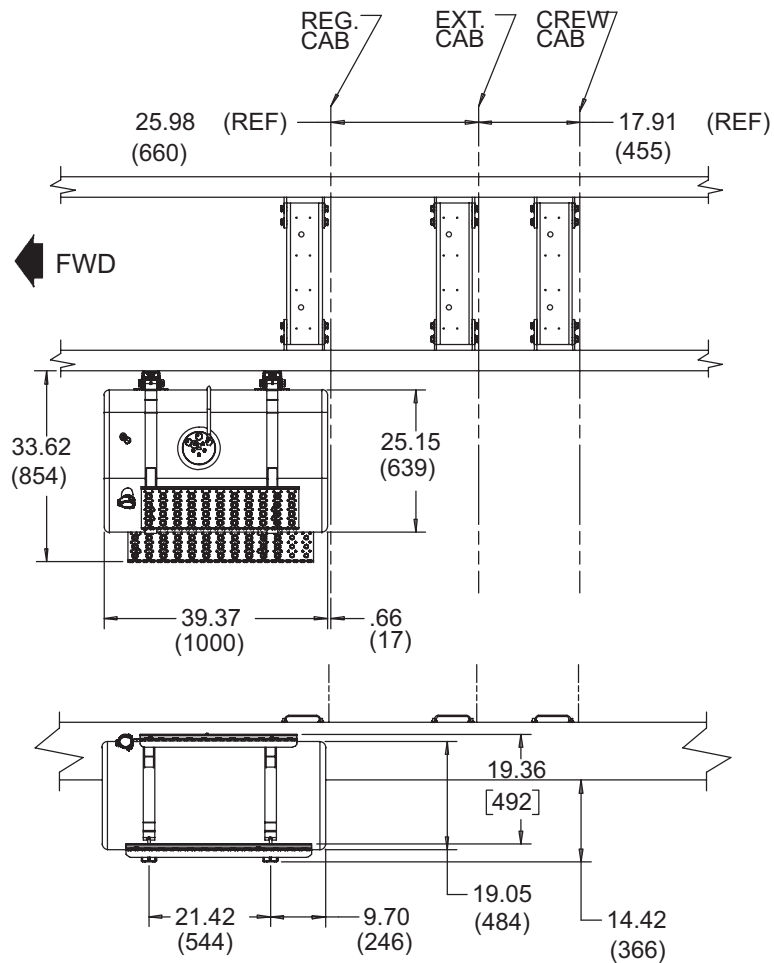

15_0017

15_0018

MODELS 4300M7 4x2 and LP, 4300, 4400

Fuel Tank Location

Code 15DMV – Dual Left and Right Side, Mounted Under Cab, 70 Gallon “D” Style

MODELS 4x2 and 6x4

Fuel Tank Location

Codes 15DUJ, 15DUK – Dual Left and Right Side, Mounted Under Cab 70 Gallon "D" Style Left Side, 50 Gallon "D" Style Right Side